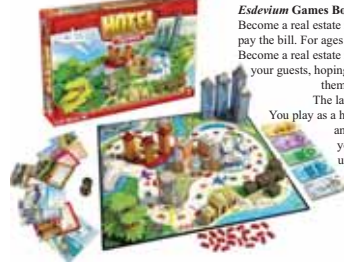

Hotel Tycoon Board Game

Montezuma's the British chocolate

November 2013

intu Bromley's ground-breaking Christmas decorations

To find out more about **intu Bromley's** Christmas plans, www.intu.co.uk/bromley like www.facebook.com/intubromley and follow [@intubromley](https://twitter.com/intubromley) on Twitter