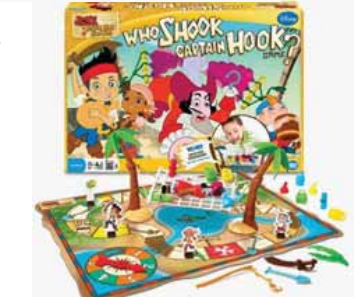

Disney

until Christmas' as they are so delicious even the strongest of will powers is likely to crumble and eat before the 25th so make sure you buy a good stock! No Christmas would be complete without a chocolate advent calendar bursting with an impressive

240g of chocolate. **Montezuma's** Brighton, Chichester, Winchester, Kingston and Spitalfields www.montezumas.co.uk, *John Lewis, Debenhams & moonpig.com*

November 2013